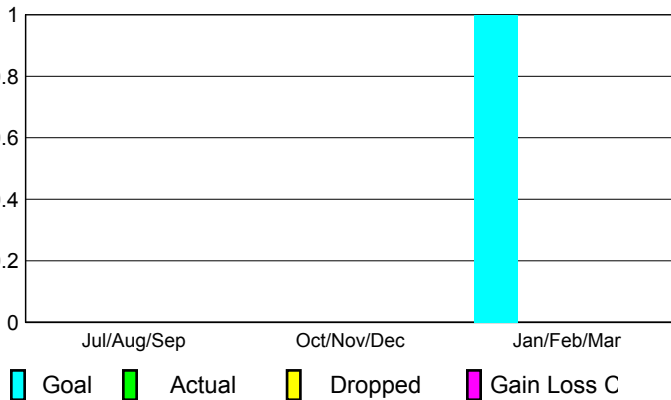

## CLUBS

**Club Results  
2009-2010**

**Clubs  
2008-2009**

Month	New Club Goal	Actual New Clubs	Actual Dropped Clubs	Gain/Loss of Clubs	Gain/Loss of Clubs
Jul/Aug/Sep	0	0	0	0	0
Oct/Nov/Dec	0	0	0	0	0
Jan/Feb/Mar	1	0	0	0	-1
<b>Totals</b>	<b>1</b>	<b>0</b>	<b>0</b>	<b>0</b>	<b>-1</b>

### Club Results 2009-2010

Goal, New, Dropped, Gain/Loss