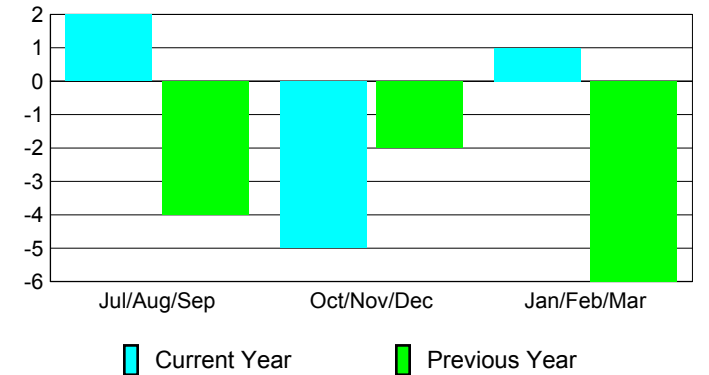

Gender Comparison 2009-2010

Jul/Aug/Sep

Oct/Nov/Dec

Jan/Feb/Mar

Male

Female