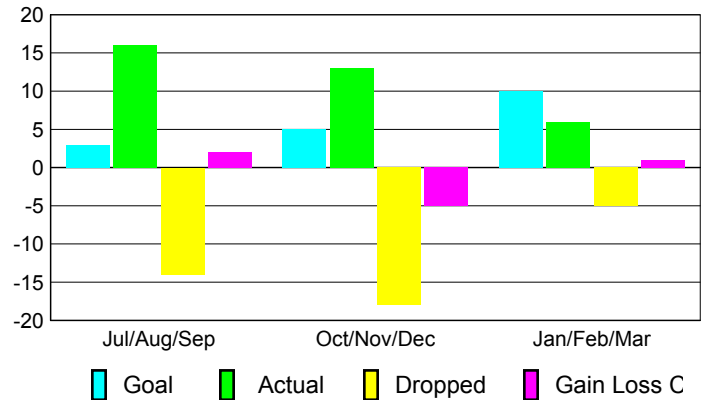

### YTD Status Quo Clubs 2009-2010

Status Quo Clubs Compared to Status Quo Members

## MEMBERSHIP

**Membership Results  
2009-2010**

**Membership  
2008-2009**

Month	Net Memb Goal	Actual New Memb	Actual Dropped Memb	Gain/Loss of Memb	Gain/Loss of Memb
Jul/Aug/Sep	3	16	-14	2	-4
Oct/Nov/Dec	5	13	-18	-5	-2
Jan/Feb/Mar	10	6	-5	1	-6
<b>Totals</b>	<b>18</b>	<b>35</b>	<b>-37</b>	<b>-2</b>	<b>-12</b>

### Membership Results 2009-2010

Goal, New, Dropped, Gain/Loss

### Comparison of Membership Gain/Loss

Current Year Compared to the Previous Year